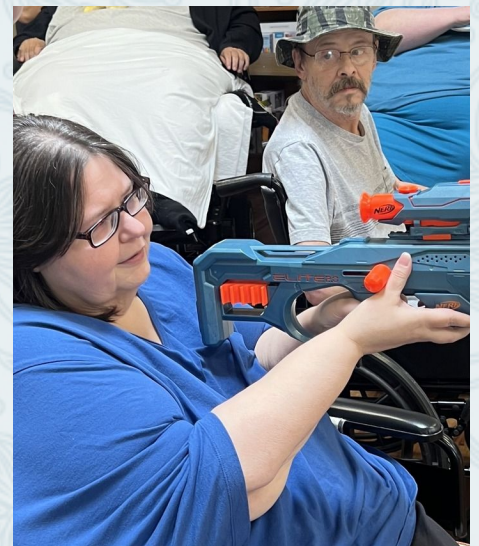

STUFFY HUNT 2024